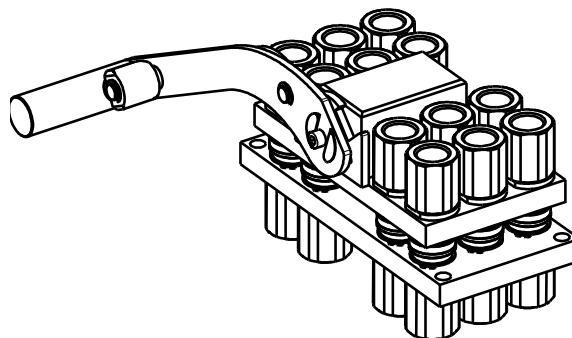

GRE12 12B

Previous description	CS9 (A)	CS12 (B)
Body size	3/8"	1/2"
GRE12-12		12

DRAWING