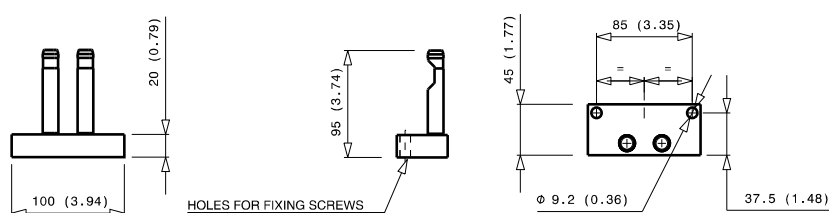

Fixed and mobile multicoupling

0,7 Kg and 1,6 Kg

Dimensions in millimeters (inch)

Parking station for mobile multicoupling

0,6 Kg

GRE12 12B

Previous description	CS9 (A)	CS12 (B)
Body size	3/8"	1/2"
GRE12-12		12