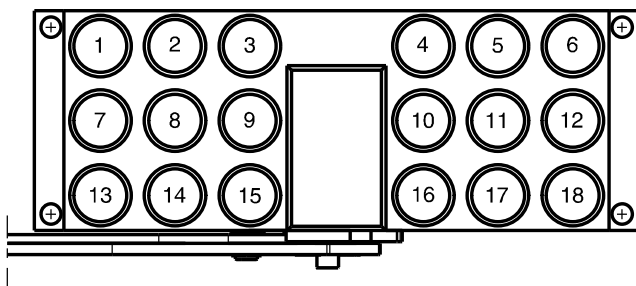

CONFIGURATIONS

Possible configurations

Pos	Coupling size
ALL	CS12

MultiCoupling (couplings included)

Code	Name	Description
870020121	MULTI FIX GRE18 18B	18 CS12 1/2 BSP
870020221	MULTI MOBILE GRE18 18B	18 CS12 1/2 BSP

MultiCoupling spare parts (couplings not included)

Code	Name
806000028	MULTI FIX EMPTY GRE18 18B
806000029	MULTI MOBILE EMPTY GRE18 18B
815606033	PARKING STATION MOBILE MULTICOUPLING GRE 100x45
815701078	SPARE KIT LEVER GROUP GRE 200x95