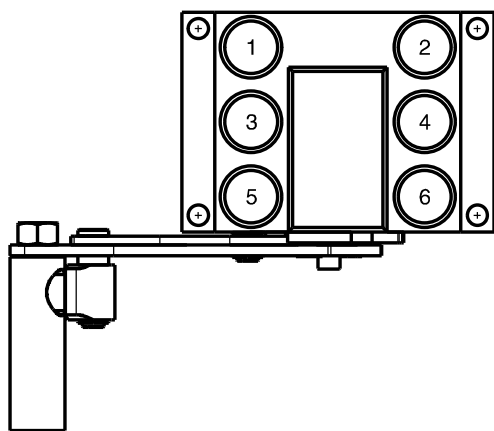

CONFIGURATIONS

Possible configurations	
Pos	Coupling size
ALL	CS12

MultiCoupling (couplings included)		
Code	Name	Description
870020005	MULTI COMPLETE GRE6 6B	6 CS12 1/4 BSP
870020105	MULTI FIX GRE6 6B	6 CS12 1/4 BSP
870020111	MULTI FIX GRE6 4B	4 CS12 1/2 BSP
870020118	MULTI FIX GRE6 6B	6 CS12 1/2 BSP
870020205	MULTI MOBILE GRE6 6B	6 CS12 1/4 BSP
870020211	MULTI MOBILE GRE6 4B	4 CS12 1/2 BSP

MultiCoupling spare parts (couplings not included)	
Code	Name
806000090	MULTI FIX EMPTY GRE6 6B
806000091	MULTI MOBILE EMPTY GRE6 6B
815606033	PARKING STATION MOBILE MULTICOUPLING GRE 100x45
815701059	SPARE KIT LEVER GROUP GRE 125x95