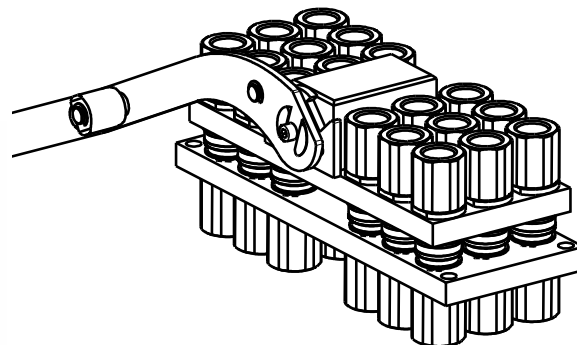

GRE18 18B

Previous description	CS9 (A)	CS12 (B)
Body size	3/8"	1/2"
GRE18-12		18

DRAWING