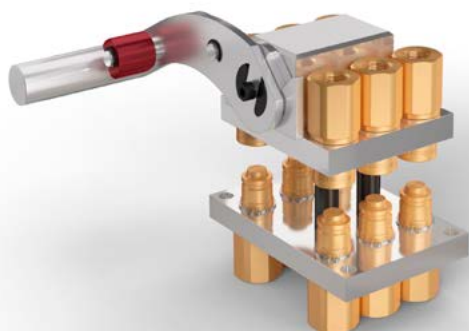

GRE6 6A

Previous description	CS9 (A)	CS12 (B)
Body size	3/8"	1/2"
GRE6-9	6	

DRAWING

CONFIGURATIONS

Possible configurations	
Pos	Coupling size
ALL	CS9

MultiCoupling (couplings included)		
Code	Name	Description
870020117	MULTI FIX GRE6 6A	6 CS9 3/8 BSP
870020217	MULTI MOBILE GRE6 6A	6 CS9 3/8 BSP