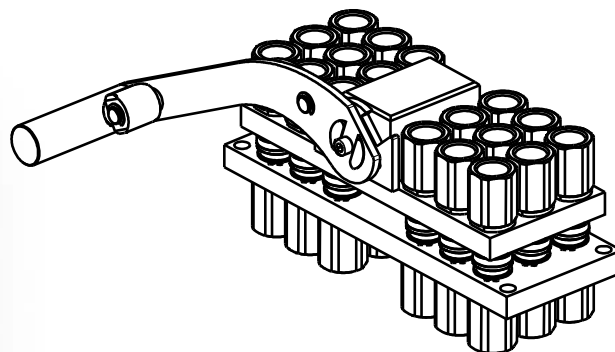

GRE18 18A

Previous description

Body size

CS9 (A)

3/8"

CS12 (B)

1/2"

Stucchi®

GRE18-9

18

DRAWING