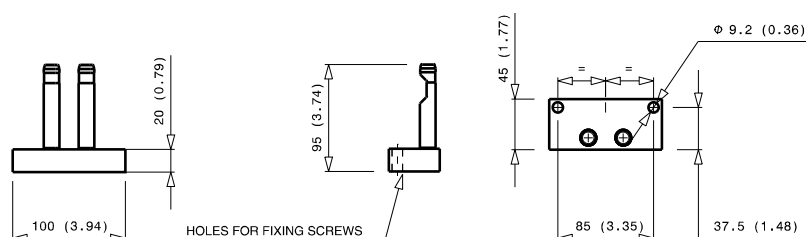

Fixed and mobile multicoupling

0,7 Kg and 1,6 Kg

Dimensions in millimeters (inch)

Parking station for mobile multicoupling

0,6 Kg

GRE12 12A

Previous description	CS9 (A)	CS12 (B)
Body size	3/8"	1/2"
GRE12-9	12	