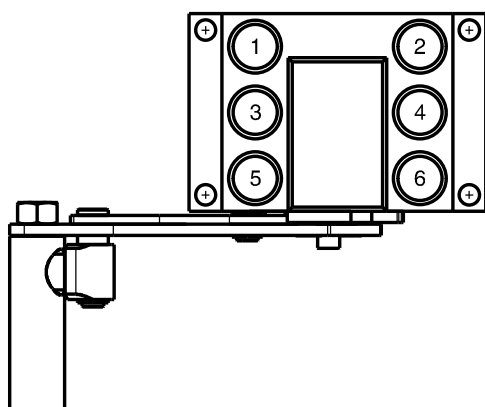

GRE6 6A

Previous description	CS9 (A)	CS12 (B)
Body size	3/8"	1/2"
GRE6-9	6	

DRAWING

CONFIGURATIONS

Possible configurations	
Pos	Coupling size
ALL	CS9

MultiCoupling (couplings included)		
Code	Name	Description
870020117	MULTI FIX GRE6 6A	6 CS9 3/8 BSP
870020217	MULTI MOBILE GRE6 6A	6 CS9 3/8 BSP