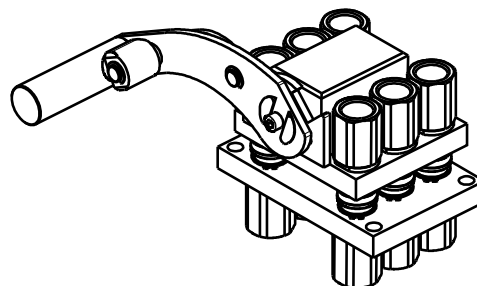

GRE6 6A

Previous description	CS9 (A)	CS12 (B)
Body size	3/8"	1/2"
GRE6-9	6	

DRAWING

CONFIGURATIONS

Possible configurations	
Pos	Coupling size
ALL	CS9

MultiCoupling (couplings included)		
Code	Name	Description
870020117	MULTI FIX GRE6 6A	6 CS9 3/8 BSP
870020217	MULTI MOBILE GRE6 6A	6 CS9 3/8 BSP