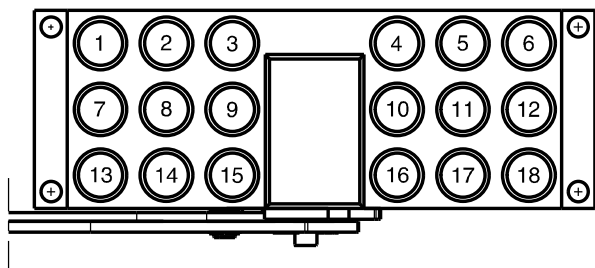

CONFIGURATIONS

Possible configurations

Pos	Coupling size
ALL	CS9

MultiCoupling (couplings included)

Code	Name	Description
870020022	MULTI COMPLETE GRE18 18A	18 CS9 3/8 BSP
870020120	MULTI FIX GRE18 18A	18 CS9 3/8 NPT
870020220	MULTI MOBILE GRE18 18A	18 CS9 3/8 NPT

MultiCoupling spare parts (couplings not included)

Code	Name
806000022	MULTI FIX EMPTY GRE18 18A
806000023	MULTI MOBILE EMPTY GRE18 18A
815606033	PARKING STATION MOBILE MULTICOUPLING GRE 100x45
815701078	SPARE KIT LEVER GROUP GRE 200x95

Custom configurations available upon request