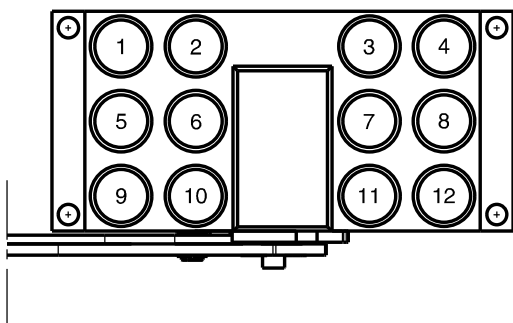

CONFIGURATIONS

Possible configurations	
Pos	Coupling size
ALL	CS12

MultiCoupling (couplings included)		
Code	Name	Description
870020109	MULTI FIX GRE12 12B	12 CS12 1/2 BSP
870020209	MULTI MOBILE GRE12 12B	12 CS12 1/2 BSP

MultiCoupling spare parts (couplings not included)	
Code	Name
806000026	MULTI FIX EMPTY GRE12 12B
806000027	MULTI MOBILE EMPTY GRE12 12B
815606033	PARKING STATION MOBILE MULTICOUPLING GRE 100x45
815701078	SPARE KIT LEVER GROUP GRE 200x95

Custom configurations available upon request