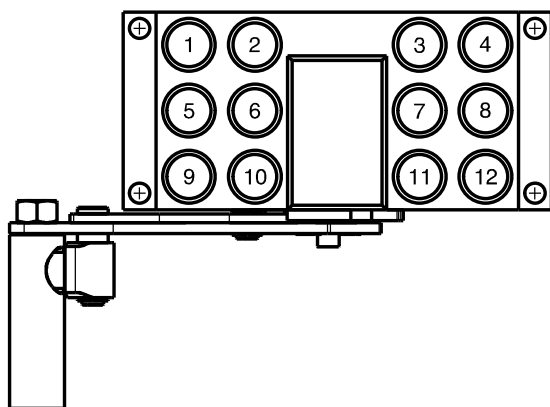

CONFIGURATIONS

Possible configurations	
Pos	Coupling size
ALL	CS9

MultiCoupling (couplings included)		
Code	Name	Description
870020010	MULTI COMPLETE GRE12 12A	12 CS9 3/8 NPT
870020112	MULTI FIX GRE12 8A	8 CS9 1/2 BSP
870020208	MULTI MOBILE GRE12 12A	12 CS9 3/8 NPT
870020212	MULTI MOBILE GRE12 8A	8 CS9 1/2 BSP

MultiCoupling spare parts (couplings not included)		
Code	Name	
806000020	MULTI FIX EMPTY GRE12 12A	
806000021	MULTI MOBILE EMPTY GRE12 12A	
815606033	PARKING STATION MOBILE MULTICOUPLING GRE 100x45	
815701059	SPARE KIT LEVER GROUP GRE 125x95