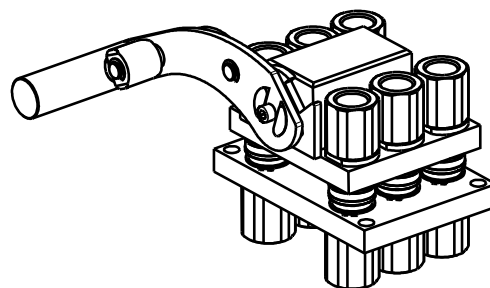

GRE6 6B

Previous description	CS9 (A)	CS12 (B)
Body size	3/8"	1/2"
GRE6-12		6

DRAWING