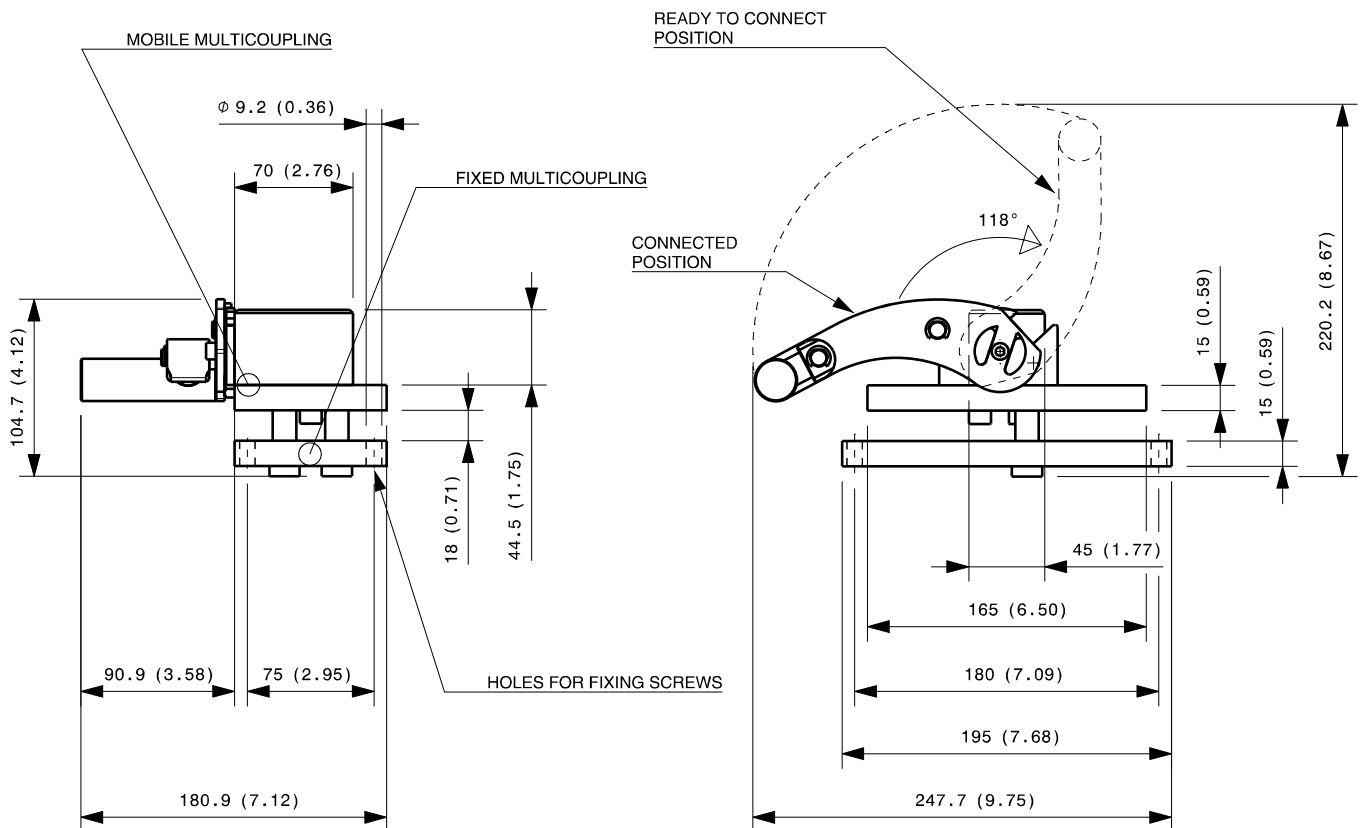

Fixed and mobile multicoupling

0,7 Kg and 1,6 Kg