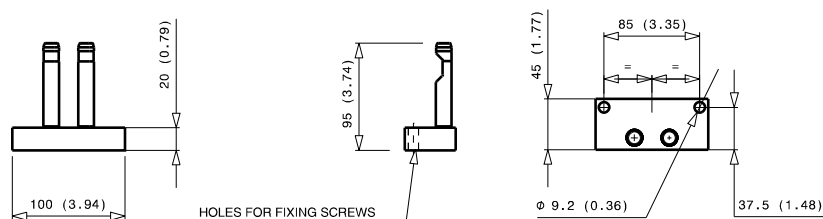

Custom configurations available upon request

Fixed and mobile multicoupling

0,8 Kg and 1,8 Kg

Dimensions in millimeters (inch)

Parking station for mobile multicoupling

0,6 Kg

GRE18 18A

Previous description