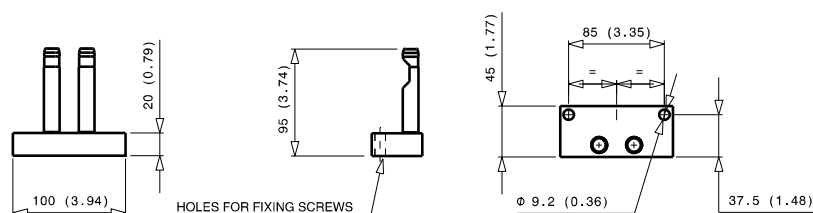

Custom configurations available upon request

Fixed and mobile multicoupling

0,9 Kg and 1,8 Kg

Dimensions in millimeters (inch)

Parking station for mobile multicoupling

0,6 Kg

GRE18 18B

Previous description	CS9 (A)	CS12 (B)
Body size	3/8"	1/2"
GRE18-12		18