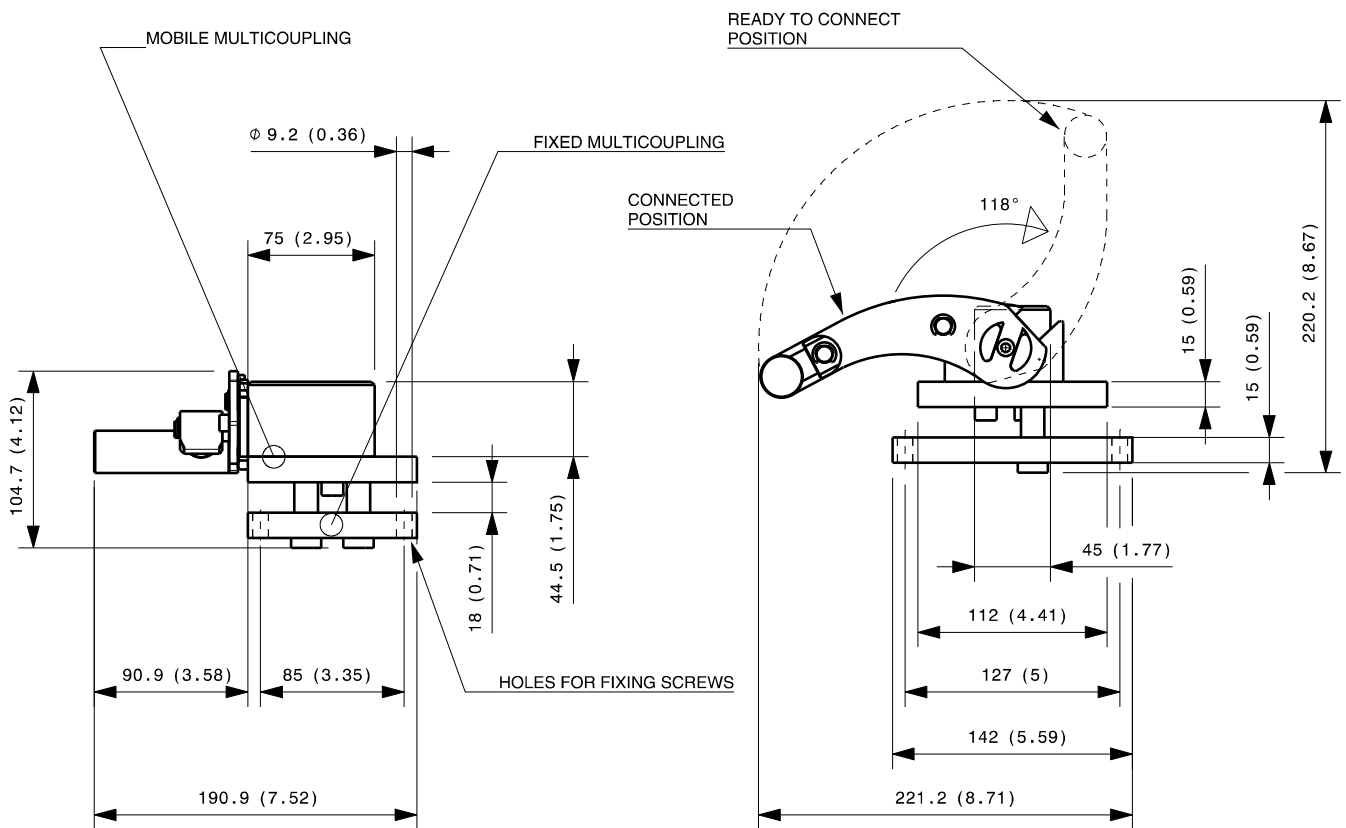

Fixed and mobile multicoupling

0,7 Kg and 1,6 Kg