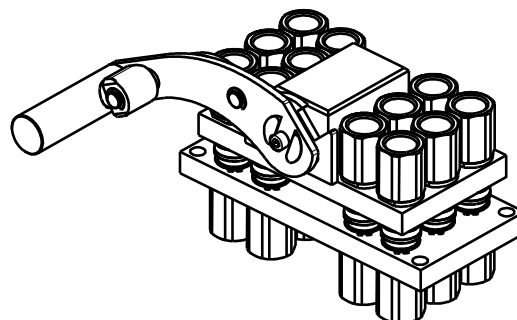

GRE12 12A

Previous description	CS9 (A)	CS12 (B)
Body size	3/8"	1/2"
GRE12-9	12	

DRAWING