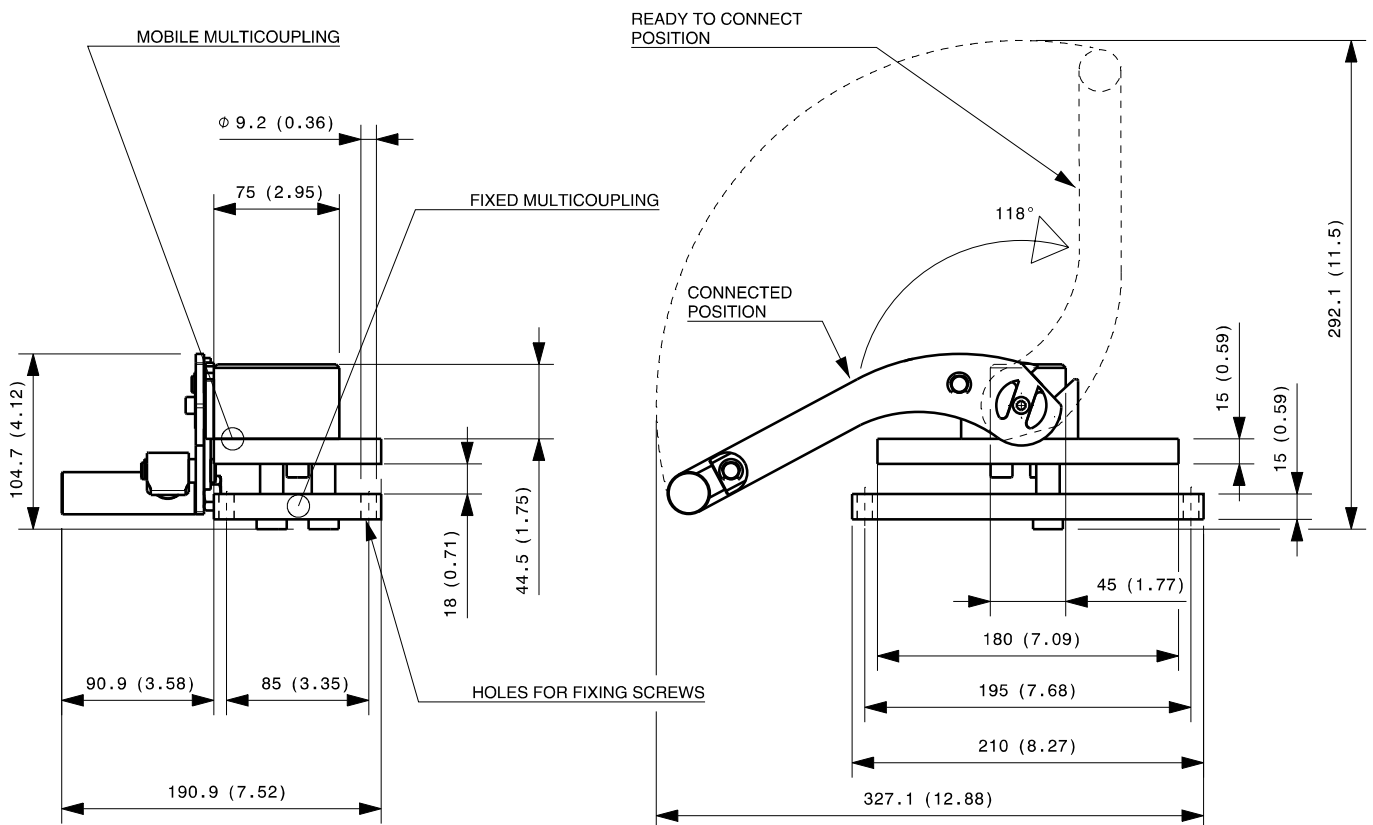

Fixed and mobile multicoupling

0,8 Kg and 1,8 Kg