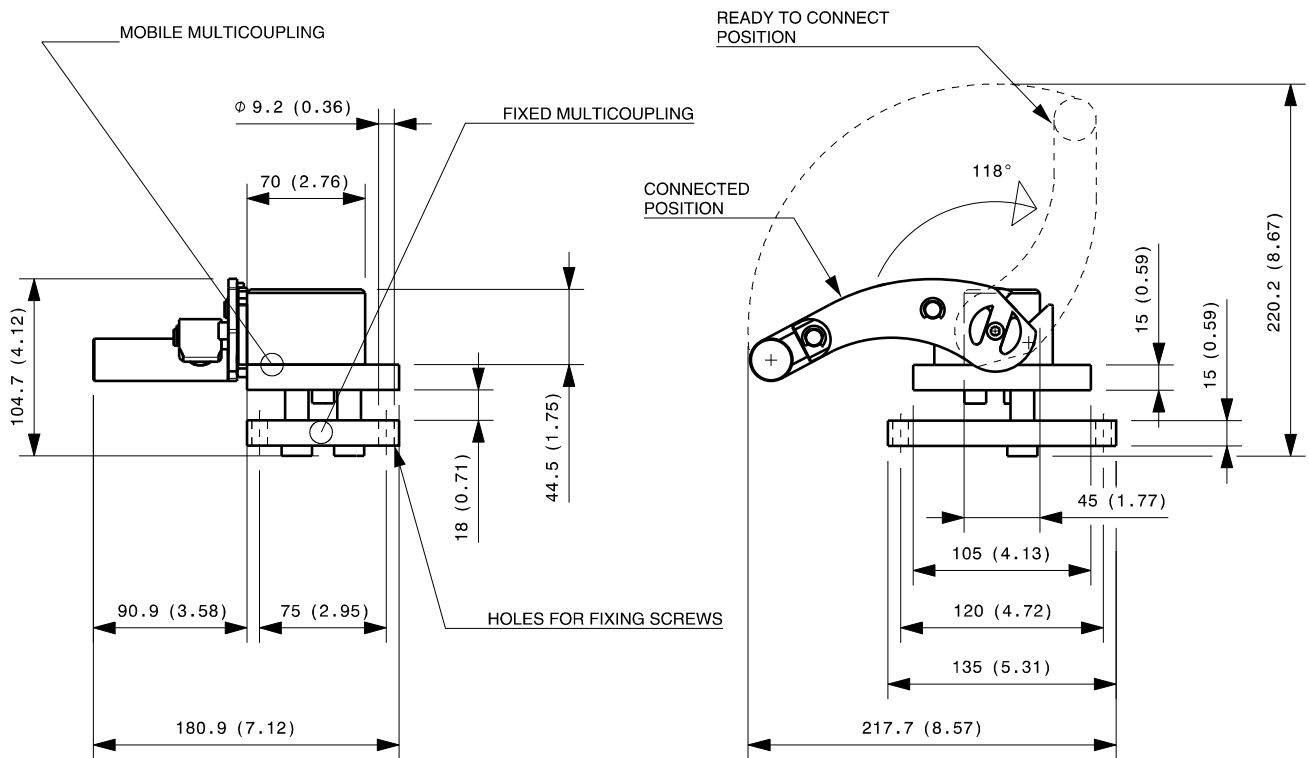

GRE6 6A

Previous description	CS9 (A)	CS12 (B)
Body size	3/8"	1/2"
GRE6-9	6	

DRAWING

CONFIGURATIONS

Possible configurations	
Pos	Coupling size
ALL	CS9

MultiCoupling (couplings included)		
Code	Name	Description
870020117	MULTI FIX GRE6 6A	6 CS9 3/8 BSP
870020217	MULTI MOBILE GRE6 6A	6 CS9 3/8 BSP

Fixed and mobile multicoupling

0,6 Kg and 1,5 Kg

Dimensions in millimeters (inch)

Parking station for mobile multicoupling

0,6 Kg

GRE6 6B

Previous description	CS9 (A)	CS12 (B)
Body size	3/8"	1/2"
GRE6-12		6