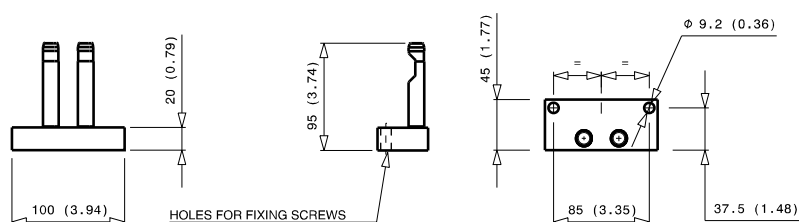

Fixed and mobile multicoupling

0,6 Kg and 1,5 Kg

Dimensions in millimeters (inch)

Parking station for mobile multicoupling

0,6 Kg

GRE6 6B

Previous description	CS9 (A)	CS12 (B)
Body size	3/8"	1/2"
GRE6-12		6