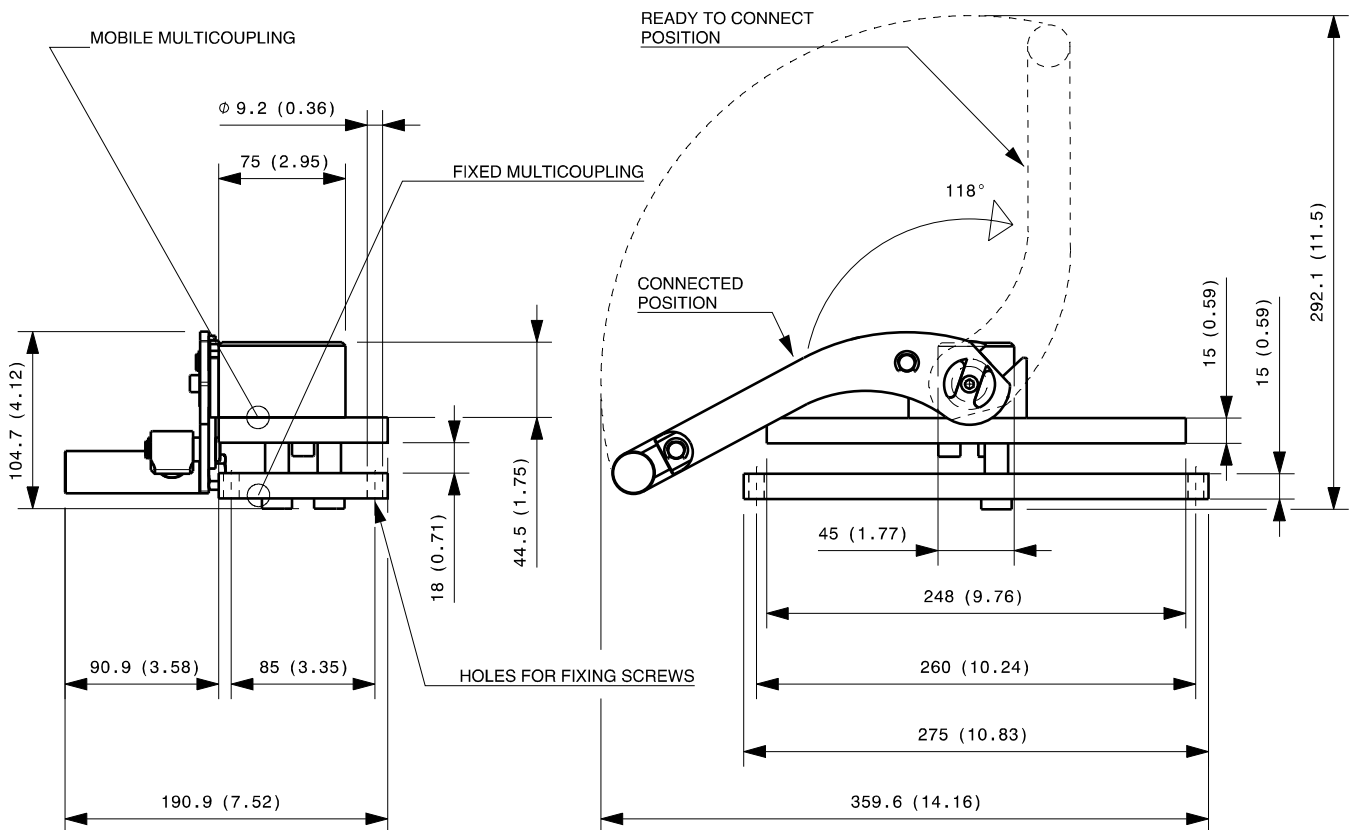

Fixed and mobile multicoupling

1 Kg and 2 Kg