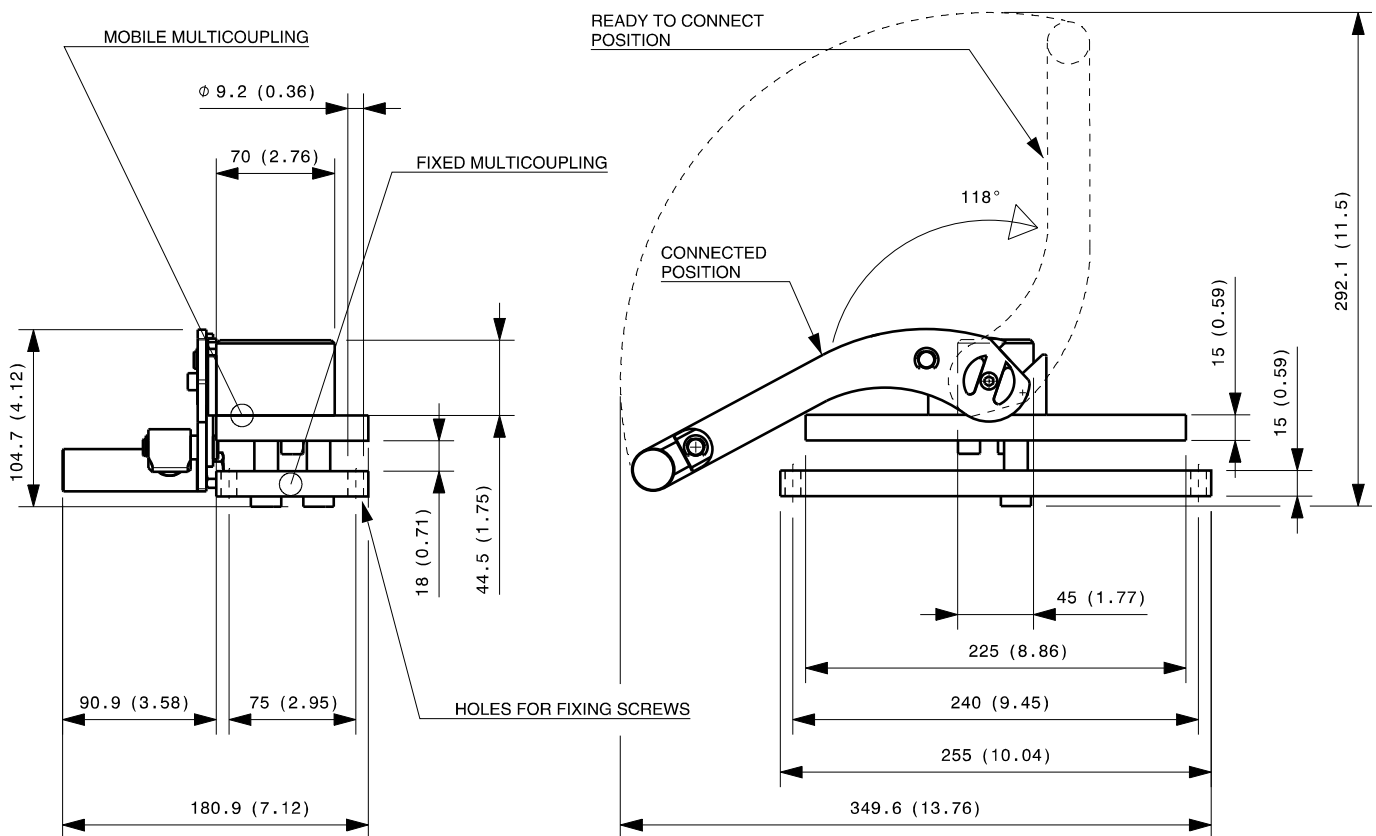

Fixed and mobile multicoupling

0,9 Kg and 1,8 Kg